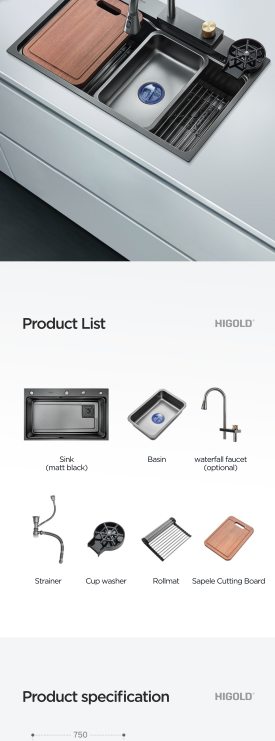

Right side drainage pipe

Free up storage space under the sink

Right side drainer design to free up the space to the greatest extent, let the creative storage fill the home life