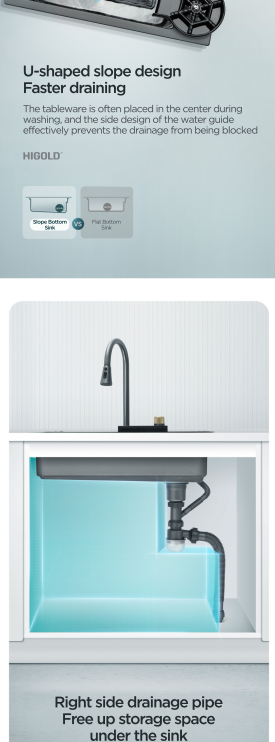

Foldable roll-mat
Insulation draining

Nano technology
Self-cleaning and anti-fouling

SUS304
Strong rust resistance

Gold C position, 1 for everyone

One sink solution for washing cutting and draining

Solve the space limitation of small apartments and optimize the function of the sink, and the occupation of the countertop area, high-efficient food preparation

3D embossed sink

Concave-convex design

Relatively less contact area between the tableware and sink

The surface of the sink is not easy to scratch

Normal sink

Overall contact with tableware

The surface of the sink is easy to adhere to oil

The surface of the sink is easy to scratch

U-shaped slope design

Faster draining

The tableware is often placed in the center during washing, and the side design of the water guide effectively prevents the drainage from being blocked

Waterfall faucet

Full rinse without splashing water

Open the rain curtain with one button, the water is even without splashing, and the cleaning efficiency is high

Switching knob

Hot and cold dual holes water outlet