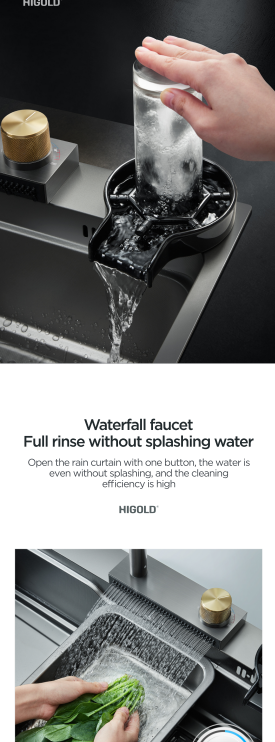

3D Embossed Scratch-resistant and wear-resistant

Upgraded 3D embossing, higher density and less sticky oil. The texture can reduce the contact area between the tableware and the sink, and it is not only stain-resistant but also scratch-resistant

3D embossed sink

Concave-convex design

Relatively less contact area between the tableware and sink

The surface of the sink is not easy to scratch

Normal sink

Overall contact with tableware

The surface of the sink is easy to adhere to oil