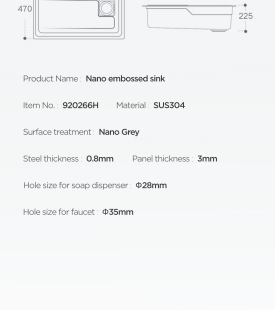

The cleaning mode can be switched freely

Three water outlet modes of the faucet, 50cm pull length

50cm Pull-out faucet | 360° Rotatable

Focus on details and quality

01 3mm thick panel

SUS304 stainless steel
Thick material, anti-scratch and wear-resistant