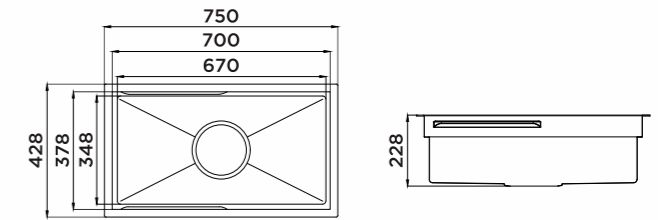

KITCHEN SINK 952258

Information

Product Dimension (LxWxD)	750x428x228mm
Material	SS#304
Thickness	3.0+1.0mm
Corner	Radius 10
Cutout size (Undermount)	703mmx381mm

Description

BL 1.0 New design slide lip
Brushed surface;
Single bowl;
With sound pad and undercoating;
Optional accessories:
Drainer, Colander, PC basin, Chopping board,
Grid, Rollmat, Wire basket