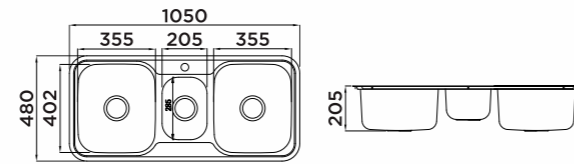

KITCHEN SINK 920007

Information

Product Dimension (LxWxD)	1050x480x205mm
Material	SS#304
Thickness	0.7mm
Cutout size (Topmount)	1030mmx460mmxR70

Description

Brushed surface;
Three bowl with tray;
With sound pad and undercoating;
Optional accessories:
Drainer, Chopping board, Wire basket.