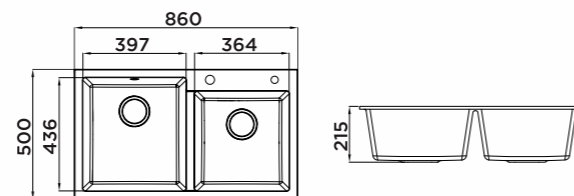

KITCHEN SINK 935008

Information

Product Dimension (LxWxD)	860x500x215mm
Material	Artificial Stone
Cutout size (Topmount)	840mmx480mmxR15
Cutout size (Undermount)	805mmx465mmxR15

Description

Double Bowl
Food grade material
Round inner corner-Easy to clean
High temperature resistance
Wear resistance;
Optional accessorie:
Drainer, Colander,Chopping board, Grid,
Rollmat, Wire basket, Soap dispenser.