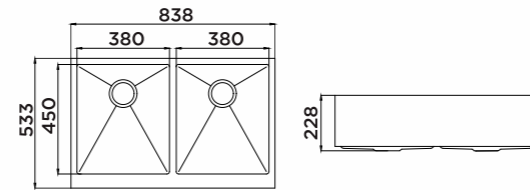

KITCHEN SINK 957026

Information

Product Dimension (LxWxD)	33"x21"x9" 838x533x228mm
Material	SS#304
Thickness	1.35+1.2mm
Corner	Radius 10
Cutout size (Topmount)	840mmx500mm

Description

Brushed surface;
Double bowl with apron;
With sound pad and undercoating;
Optional accessories:
Drainer, Colander, Chopping board, Grid,
Rollmat, Soap dispenser, Wire basket.