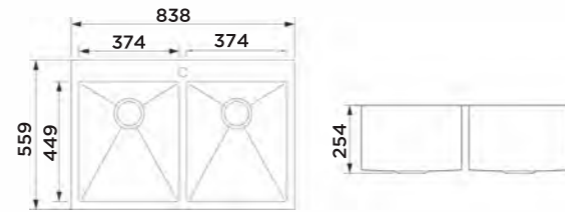

KITCHEN SINK 953349

Information

Product Dimension (LxWxD)	33"x22"x10" 838x559x254mm
Material	SS#304
Thickness	1.2mm
Corner	Radius 10
Cutout size (Topmount)	814mmx535mm

Description

Brushed surface;
Double bowl;
With sound pad and undercoating;
Optional accessories:
Drainer, Colander, Chopping board, Grid,
Rollmat, Soap dispenser, Wire basket.