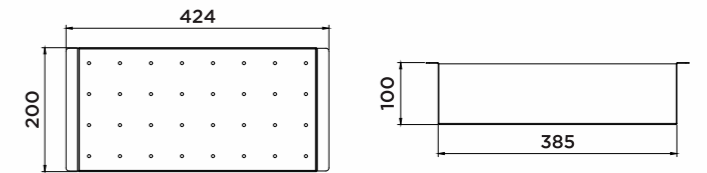

KITCHEN SINK 984175

Information

Product Dimension (LxWxD)	424x200x100mm
Material	SS#304
Thickness	1.0mm
Corner	Radius 0

Description

Brushed surface;
Accessories can be taken out separately,
free to adjust the allocation;