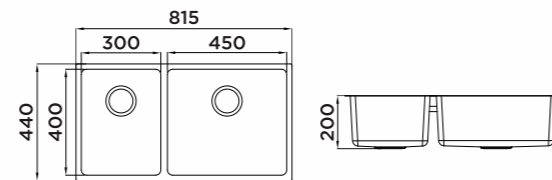

KITCHEN SINK 920228

Black

Information

Product Dimension (LxWxD)	815x440x200mm
Material	SS#304
Thickness	0.9mm
Corner	Radius 20
Cutout size (Undermount)	778mmx403mmxR20

Description

Brushed surface;
Double bowl;
With sound pad and undercoating;
Optional accessories:
Drainer, Colander, Chopping board, Grid,
Rollmat, Wire basket.