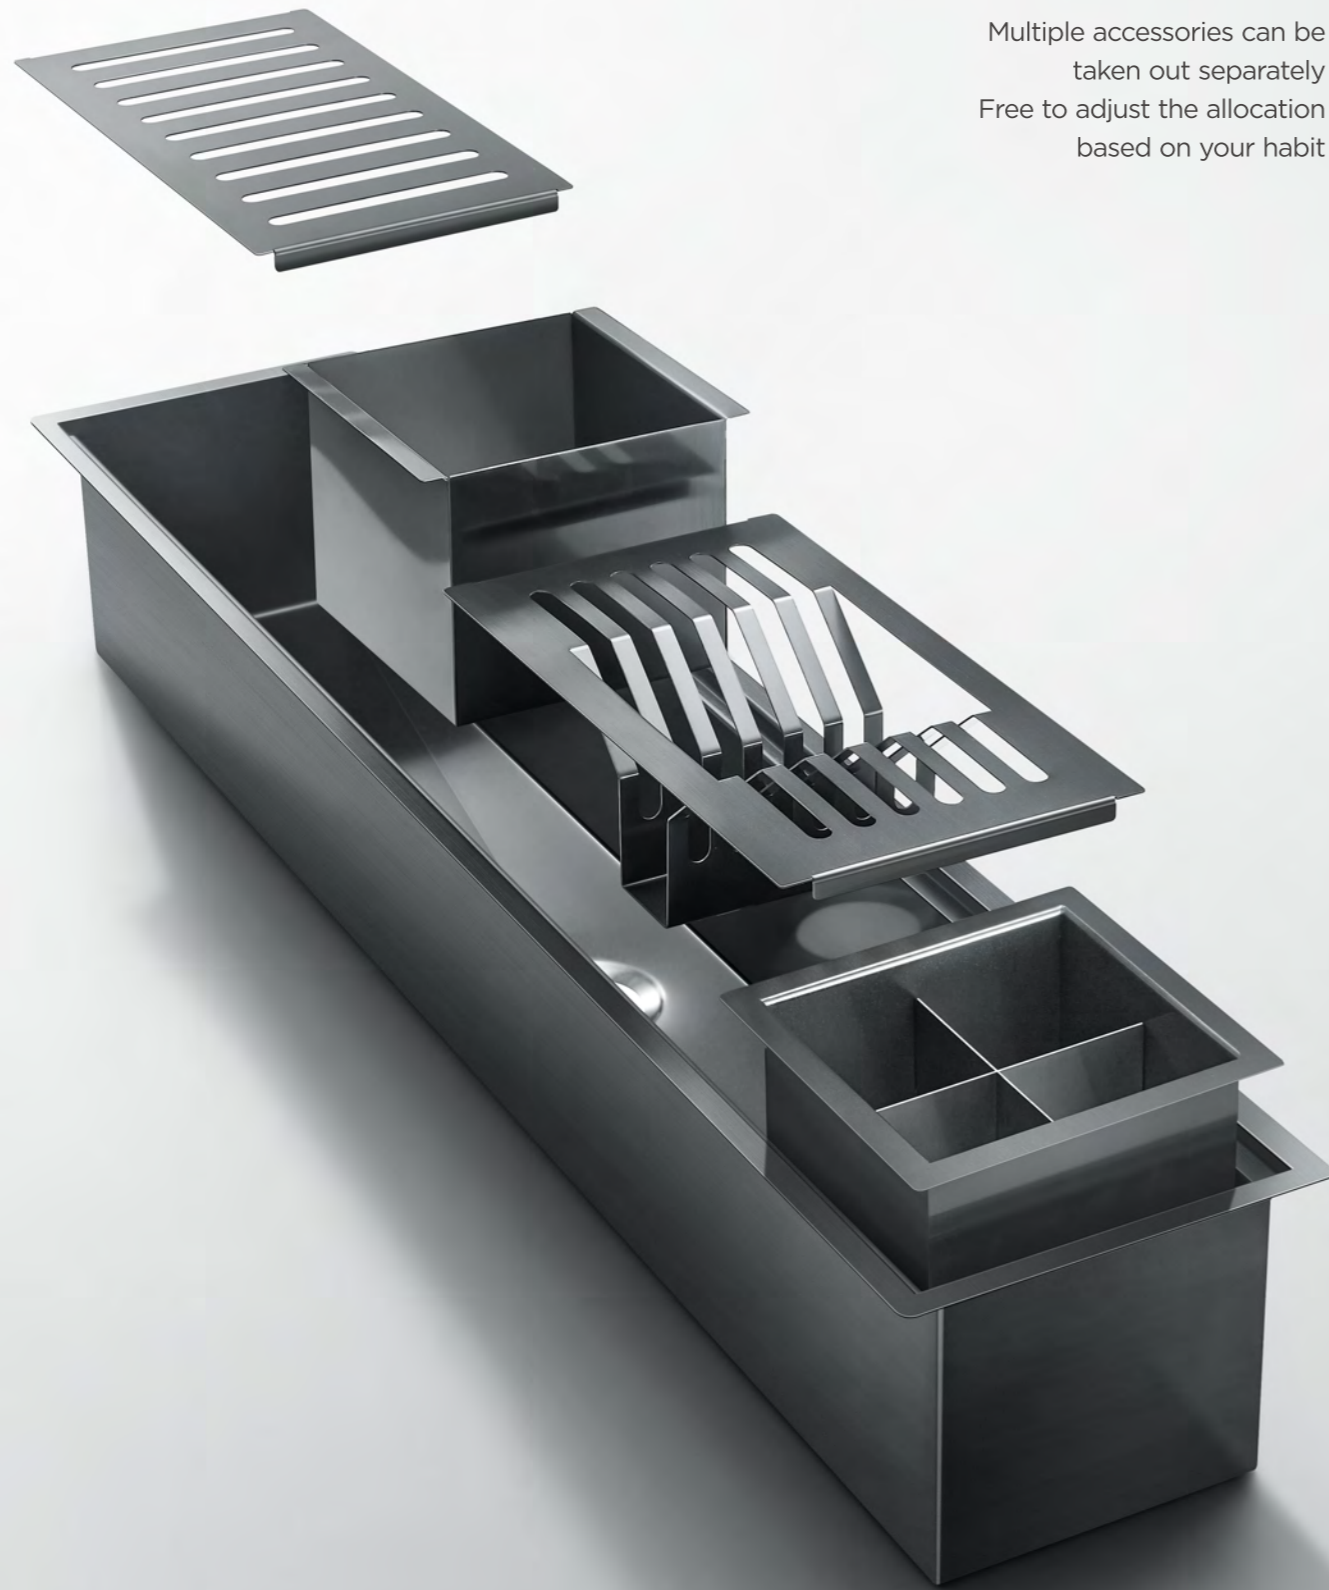

Free Configuration to Customize your preference

Multiple accessories can be taken out separately
Free to adjust the allocation based on your habit

KITCHEN SINK 962045

● Black ● Gold ● Rosy

Information

Product Dimension (LxWxD)	477x190x150mm	Brushed surface; Workstation channel sink; Accessories can be taken out separately, free to adjust the allocation;
Material	SS#304	
Thickness	1.0mm	
Corner	Radius 0	
Cutout size (Topmount)	461mmx174mm	
Cutout size (Undermount)	454mmx167mm