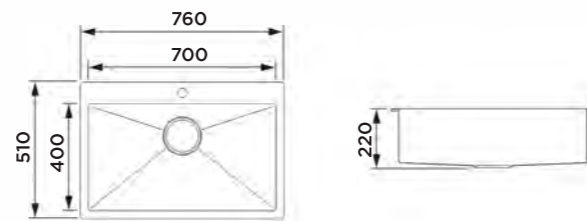

KITCHEN SINK 952010

Information

Product Dimension (LxWxD)	760x510x220mm
Material	SS#304
Thickness	1.2mm
Corner	Radius 10
Cutout size (Topmount)	736mmx486mm

Description

Brushed surface;
Single bowl;
With bending edge;
With sound pad and undercoating;
Optional accessories:
Drainer, Colander, Chopping board, Grid,
Rollmat, Soap dispenser, Wire basket.