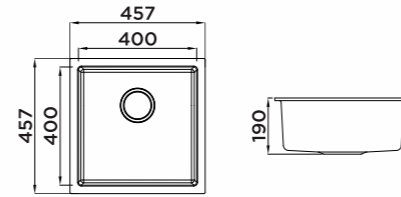

KITCHEN SINK 930029

Information

Product Dimension (LxWxD)	457x457x190mm
Material	Artificial Stone
Cutout size (Topmount)	437mmx437mmR15
Cutout size (Undermount)	410mmx410mmxR15

Description

Single Bowl
Food grade material
Round inner corner-Easy to clean
High temperature resistance
Wear resistant
Optional accessories:
Drainer, Colander, Chopping board, Grid,
Rollmat, Wire basket.