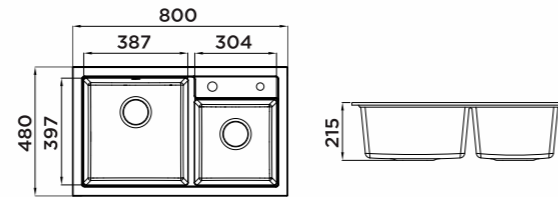

Enjoy the Exquisite Life

Yearning for delicacy and beauty

KITCHEN SINK 935006

Information

Product Dimension (LxWxD)	800x480x215mm
Material	Artificial Stone
Cutout size (Topmount)	780mmx460mmxR15
Cutout size (Undermount)	740mmx420mmxR15