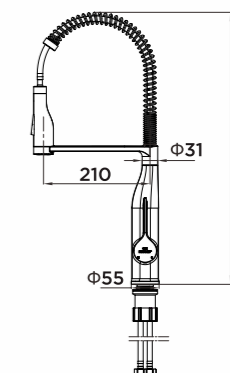

BN 3.0 SERIES KITCHEN FAUCET

Model NO.	Color	Size(mm)	Material
980138	Chrome	537x210	Zinc + Brass
980172	Electrophoresis Black	537x210	Zinc + Brass
980173	PVD grey color	537x210	Zinc + Brass
980174	White	537x210	Zinc + Brass