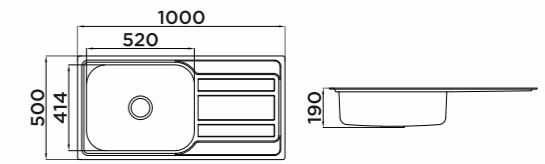

KITCHEN SINK 920224

Information

Product Dimension (LxWxD)	1000x500x190mm
Material	SS#304
Thickness	0.65mm
Cutout size (Topmount)	980mmx480mmxR15

Description

Brushed surface;
Single bowl with tray;
With sound pad and undercoating;
Optional accessories:
Drainer, Chopping board, Wire basket.