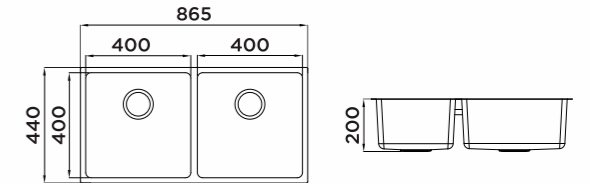

KITCHEN SINK 920223

Black

Information

Product Dimension (LxWxD)	865x440x200mm
Material	SS#304
Thickness	0.9mm
Corner	Radius 20
Cutout size (Undermount)	828mmx403mmxR20

Description

Brushed surface;
Double bowl;
With sound pad and undercoating;
Optional accessories:
Drainer, Colander, Chopping board, Grid,
Rollmat, Wire basket.