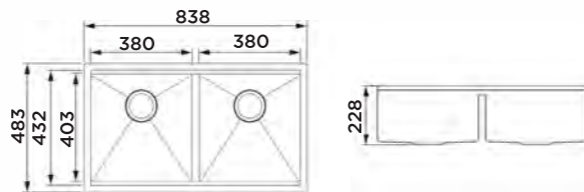

KITCHEN SINK 963036

Information

Product Dimension (LxWxD)	33"x19"x9" 838x483x228mm
Material	SS#304
Thickness	1.2mm
Corner	Radius 10
Cutout size (Topmount)	818mmx463mm
Cutout size (Undermount)	791mmx435mmxR12

Description

Brushed surface;
Double bowl with step;
With sound pad and undercoating;
Optional accessories:
Drainer, Colander, Chopping board, Grid,
Rollmat, Soap dispenser, Wire basket.