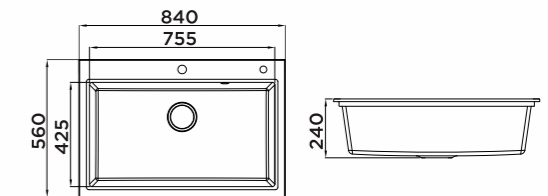

KITCHEN SINK 935018

Information

Product Dimension (LxWxD)	840x560x240mm
Material	Artificial Stone
Cutout size (Topmount)	820mmx540mmxR15
Cutout size (Undermount)	785mmx525mmxR15

Description

Single Bowl with step
Food grade material
Round inner corner-Easy to clean
High temperature resistance
Wear resistanc
Optional accessorie:
Drainer, Colander,Chopping board, Grid,
Rollmat, Wire basket, Soap dispenser.