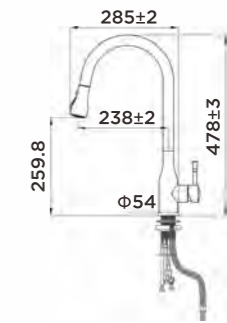

KITCHEN FAUCET

ITEM NO. 980024

Product Size: 210x520mm;
Brass with brushed PVD;
Cold/Hot water;

KITCHEN FAUCET

ITEM NO. 980094

Product Size: 285x478mm;
304 stainless steel;
Cold/Hot water;
Pull-out hose;

ITEM NO. 980096