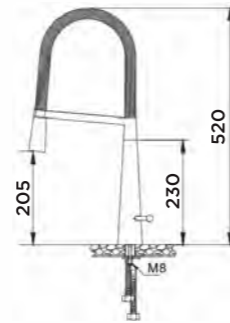

ITEM NO. 980024

Product Size: 210x520mm;
Brass with brushed PVD;
Cold/Hot water;