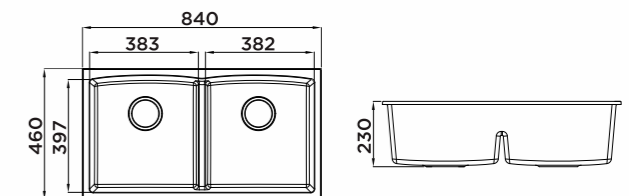

KITCHEN SINK 935021

Information

Product Dimension (LxWxD)	840x460x230mm
Material	Artificial Stone
Cutout size (Topmount)	820mmx440mmxR15
Cutout size (Undermount)	800mmx420mmxR15

Description

Double Bowl
Food grade material
Round inner corner-Easy to clean
High temperature resistance
Wear resistance;
Optional accessorie:
Drainer, Colander,Chopping board, Grid,
Rollmat, Wire basket.