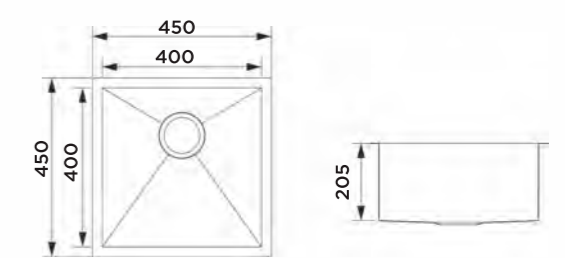

KITCHEN SINK 951013

Information

Product Dimension (LxWxD)	450x450x205mm
Material	SS#304
Thickness	1.2mm
Corner	Radius 0
Cutout size (Topmount)	430mmx430mm
Cutout size (Undermount)	403mmx403mm

Description

Brushed surface;
Single bowl;
With sound pad and undercoating;
Optional accessories:
Drainer, Colander, Chopping board, Grid,
Rollmat, Soap dispenser, Wire basket.