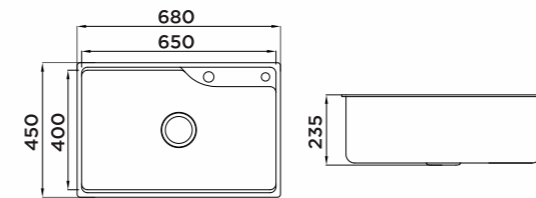

KITCHEN SINK 920049

Information

Product Dimension (LxWxD)	680x450x235mm
Material	SS#304
Thickness	0.8mm
Cutout size (Topmount)	660mmx430mmxR15
Cutout size (Undermount)	655mmx425mmxR15

Description

Brushed surface;
Single bowl;
With sound pad and undercoating;
Optional accessories:
Drainer, Chopping board, Soap dispensation,
Wire basket.