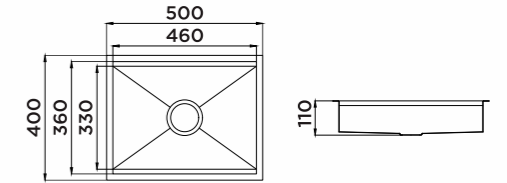

KITCHEN SINK 962054

Information

Product Dimension (LxWxD)	500x400x110mm
Material	SS#304
Thickness	1.0mm
Corner	Radius 0
Cutout size (Topmount)	480mmx384mm
Cutout size (Undermount)	463mmx363mm

Description

Brushed surface;
Workstation channel sink;
Accessories can be taken out separately,
free to adjust the allocation;