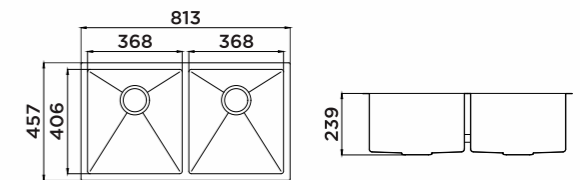

KITCHEN SINK 953421

Information

Product Dimension (LxWxD)	32"x18"x9.4" 813x457x239mm
Material	SS#304
Thickness	1.2mm
Corner	Radius 10
Cutout size (Topmount)	793mmx437mm
Cutout size (Undermount)	766mmx410mmxR12

Description

Brushed surface;
Double bowl;
With sound pad and undercoating;
Optional accessories:
Drainer, Colander, Chopping board, Grid,
Rollmat, Soap dispenser, Wire basket.