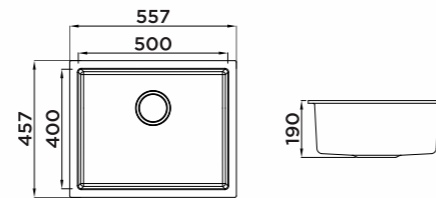

KITCHEN SINK 930030

Information

Product Dimension (LxWxD)	557x457x190mm
Material	Artificial Stone
Cutout size (Topmount)	537mmx537mmR15
Cutout size (Undermount)	510mmx410mmxR15

Description

Single Bowl
Food grade material
Round inner corner-Easy to clean
High temperature resistance
Wear resistant
Optional accessories:
Drainer, Colander, Chopping board, Grid,
Rollmat, Wire basket.