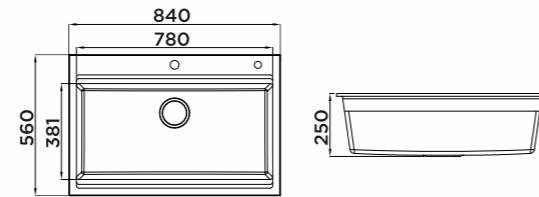

KITCHEN SINK 935023

Information

Product Dimension (LxWxD)	840x560x250mm
Material	Artificial Stone
Cutout size (Topmount)	820mmx540mmxR15
Cutout size (Undermount)	785mmx525mmxR15

Description

Single Bowl with 2 layers step
Food grade material
Round inner corner-Easy to clean
High temperature resistance
Wear resistanc
Optional accessorie:
Drainer, Colander,Chopping board, Grid,
Rollmat, Wire basket, Soap dispenser.