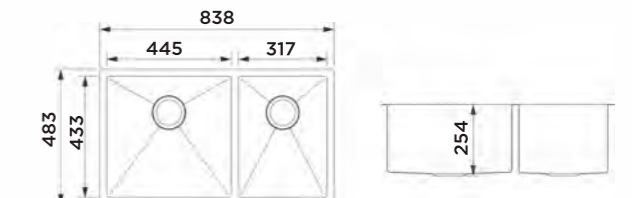

KITCHEN SINK 953014

Information

Product Dimension (LxWxD)	33"x19"x10" 838x483x254mm
Material	SS#304
Thickness	1.2mm
Corner	Radius 10
Cutout size (Topmount)	818mmx463mm
Cutout size (Undermount)	791mmx435mmxR12

Description

Brushed surface;
Double bowl;
With sound pad and undercoating;
Optional accessories:
Drainer, Colander, Chopping board, Grid,
Rollmat, Soap dispenser, Wire basket.