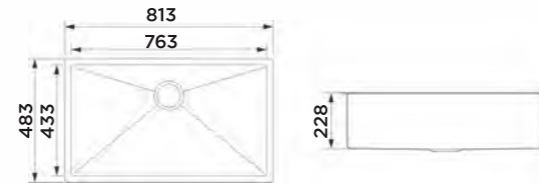

KITCHEN SINK 952164

Information

Product Dimension (LxWxD)	32"x19"x9" 813x483x228mm
Material	SS#304
Thickness	1.2mm
Corner	Radius 10
Cutout size (Topmount)	793mmx463mm
Cutout size (Undermount)	766mmx436mmxR12

Description

Brushed surface;
Single bowl;
With sound pad and undercoating;
Optional accessories:
Drainer, Colander, Chopping board, Grid,
Rollmat, Soap dispenser, Wire basket.