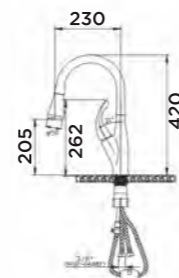

ITEM NO. 980045

Product Size: 230x420mm;
Brass with brushed PVD;
Cold/Hot water;
Pull-out hose;

ITEM NO. 980091

Product Size :240x350mm;
304 Stainless Steel;
Cold/Hot Water;
Pull-out Hose;