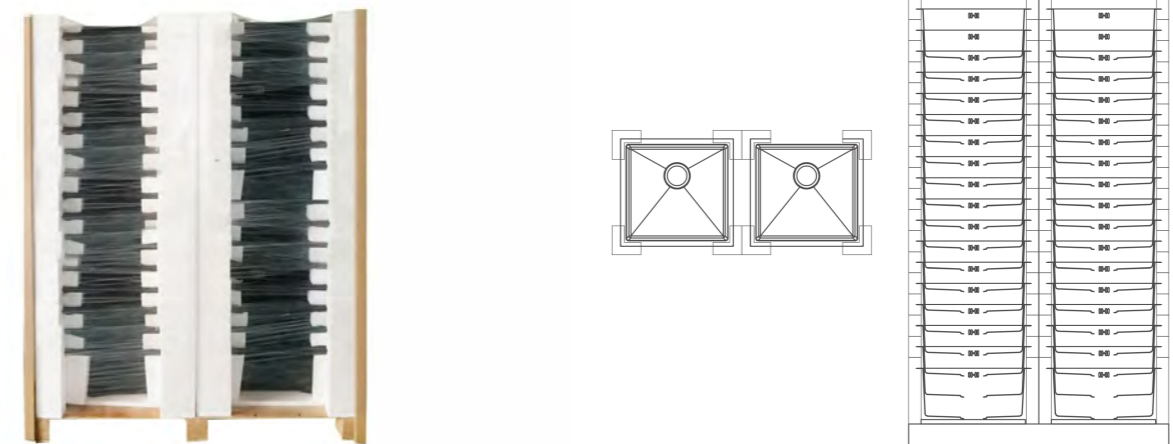

Item	901008 (product size: 508x483x228mm)
Pallet qty.	72pc
20'	648pcs
40'	1296pcs
40'HQ	1368pcs
Remarks	Not applicable for sinks with tray and apron sinks