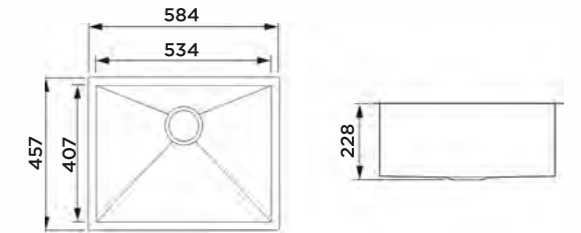

KITCHEN SINK 951147

Information

Product Dimension (LxWxD)	23"x18"x9" 584x457x228mm
Material	SS#304
Thickness	1.2mm
Corner	Radius 0
Cutout size (Topmount)	564mmx437mm
Cutout size (Undermount)	537mmx410mmxR12

Description

Brushed surface;
Single bowl;
With sound pad and undercoating;
Optional accessories:
Drainer, Colander, Chopping board, Grid,
Rollmat, Soap dispenser, Wire basket.