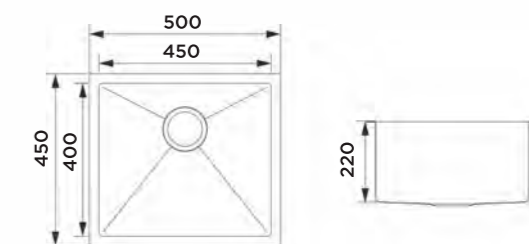

Information

Product Dimension (LxWxD)	500x450x220mm
Material	SS#304
Thickness	1.2mm
Corner	Radius 10
Cutout size (Topmount)	480mmx430mm
Cutout size (Undermount)	453mmx403mmxR12

Description

Brushed surface;
Single bowl;
With sound pad and undercoating;
Optional accessories:
Drainer, Colander, Chopping board, Grid,
Rollmat, Soap dispenser, Wire basket.