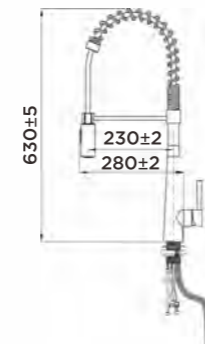

ITEM NO. 980096

Product Size: 280x630mm;
304 stainless steel;
Cold/Hot water;

ITEM NO. 980099

Product Size: 290x415mm;
304 stainless steel;
Cold/Hot water;
Pull-out hose;