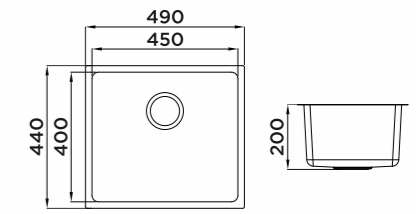

KITCHEN SINK 920220

Information

Product Dimension (LxWxD)	490x440x200mm
Material	SS#304
Thickness	0.9mm
Corner	Radius 20
Cutout size (Undermount)	453mmx403mmxR20

Description

Brushed surface;
Single bowl;
With sound pad and undercoating;
Optional accessories:
Drainer, Colander, Chopping board, Grid,
Rollmat, Wire basket.