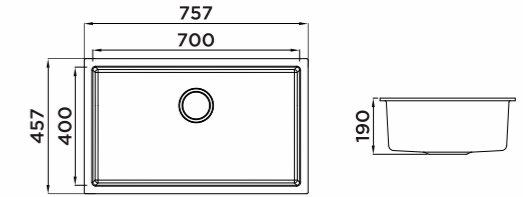

KITCHEN SINK 930031

Information

Product Dimension (LxWxD)	757x457x190mm
Material	Artificial Stone
Cutout size (Topmount)	737mmx437mmR15
Cutout size (Undermount)	710mmx410mmxR15

Description

Single Bowl
Food grade material
Round inner corner-Easy to clean
High temperature resistance
Wear resistant
Optional accessories:
Drainer, Colander, Chopping board, Grid,
Rollmat, Wire basket.