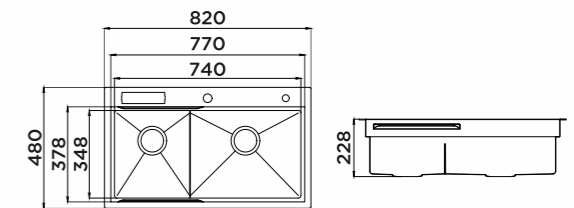

KITCHEN SINK 953423

Information

Product Dimension (LxWxD)	820x480x228mm
Material	SS#304
Thickness	3.0+1.0mm
Corner	Radius 10
Cutout size (Topmount)	800mmx460mm
Cutout size (Undermount)	733mmx445mm

Description

BL 1.0 New design slide lip
Brushed surface;
Double bowl;
With sound pad and undercoating;
Optional accessories:
Drainer, Colander, PC basin, Chopping board,
Grid, Rollmat, Soap dispenser, Wire basket,
Knife holder