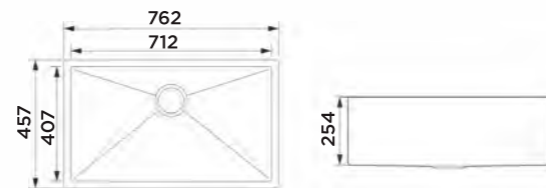

KITCHEN SINK 952161

Information

Product Dimension (LxWxD)	30"x18"x10" 762x457x254mm
Material	SS#304
Thickness	1.2mm
Corner	Radius 10
Cutout size (Topmount)	742mmx437mm
Cutout size (Undermount)	715mmx410mmxR12

Description

Brushed surface;
Single bowl;
With sound pad and undercoating;
Optional accessories:
Drainer, Colander, Chopping board, Grid,
Rollmat, Soap dispenser, Wire basket.