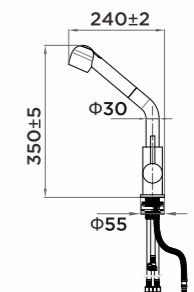

Product Size :194x350mm;
White baking paint;
Cold/Hot Water;
Pull-out Hose;

ITEM NO. 980045

Product Size: 230x420mm;
Brass with brushed PVD;
Cold/Hot water;
Pull-out hose;

ITEM NO. 980091

Product Size :240x350mm;
304 Stainless Steel;
Cold/Hot Water;
Pull-out Hose;