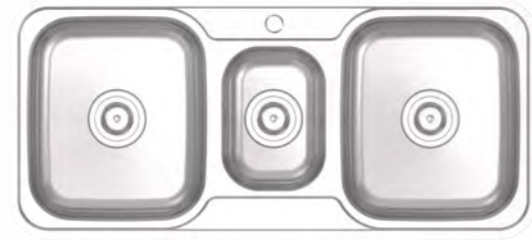

KITCHEN SINK 920007

Information

Product Dimension (LxWxD)	1050x480x205mm
Material	SS#304
Thickness	0.7mm
Cutout size (Topmount)	1030mmx460mmxR70

Description

Brushed surface;
Three bowl with tray;
With sound pad and undercoating;
Optional accessories:
Drainer, Chopping board, Wire basket.