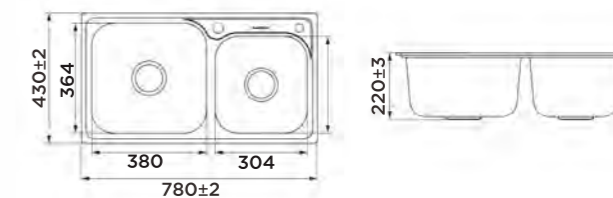

KITCHEN SINK 920156

Information

Product Dimension (LxWxD)	780x430x220mm
Material	SS#304
Thickness	0.7mm
Cutout Size (Topmount)	760mmx410mmxR10

Description

Brushed surface;
Double bowl;
With sound pad and undercoating;
Optional accessories:
Drainer, Chopping board, Wire basket.