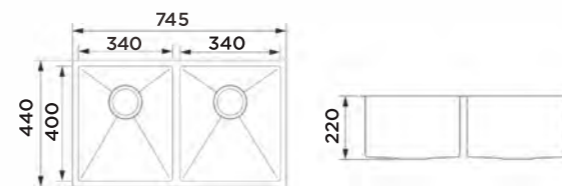

KITCHEN SINK 953338

Information

Product Dimension (LxWxD)	745x440x220mm
Material	SS#304
Thickness	1.2mm
Corner	Radius 10
Cutout size (Topmount)	725mmx420mm
Cutout size (Undermount)	708mmx403mmxR12

Description

Brushed surface;
Double bowl;
With sound pad and undercoating;
Optional accessories:
Drainer, Colander, Chopping board, Grid,
Rollmat, Soap dispenser, Wire basket.