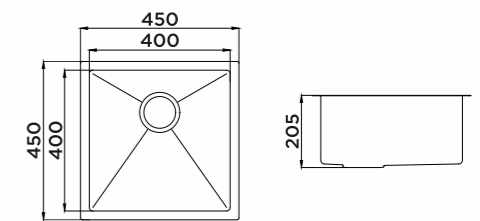

KITCHEN SINK 951007

Information

Product Dimension (LxWxD)	450x450x205mm
Material	SS#304
Thickness	1.2mm
Corner	Radius 10
Cutout size (Topmount)	430mmx430mm
Cutout size (Undermount)	403mmx403mmxR10

Description

Brushed surface;
Single bowl;
With sound pad and undercoating;
Optional accessories:
Drainer, Colander, Chopping board, Grid,
Rollmat, Soap dispenser, Wire basket.