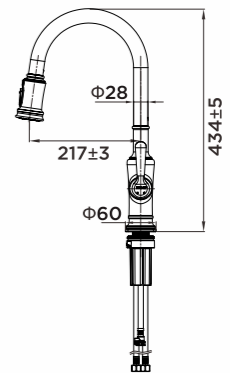

Product Size: 439x217mm;
Color: Brushed nickel;
Material: Zinc + Brass;

ITEM NO. 980186

Product Size: 434x217mm;
Color: ORB Black painting;
Material: Zinc + Brass;

KITCHEN FAUCET

ITEM NO. 980039

Product Size: 230x425mm;
Brass with brushed PVD;
Cold/Hot water;
Pull-out hose;