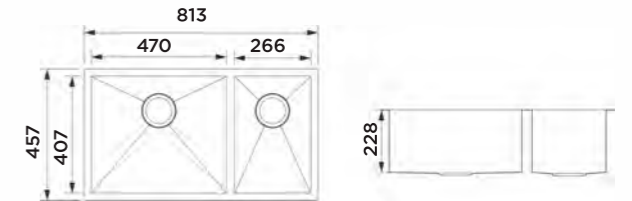

KITCHEN SINK 953125

Information

Product Dimension (LxWxD)	32"x18"x9" 813x457x228mm
Material	SS#304
Thickness	1.2mm
Corner	Radius 0
Cutout size (Topmount)	793mmx437mm
Cutout size (Undermount)	766mmx410mmxR12

Description

Brushed surface;
Double bowl;
With sound pad and undercoating;
Optional accessories:
Drainer, Colander, Chopping board, Grid,
Rollmat, Soap dispenser, Wire basket.