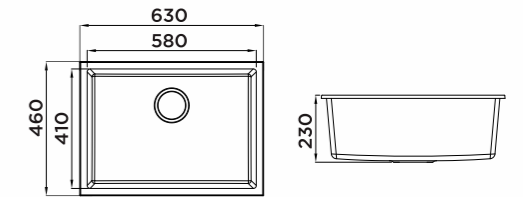

KITCHEN SINK 935019

Information

Product Dimension (LxWxD)	630x460x230mm
Material	Artificial Stone
Cutout size (Topmount)	610mmx440mmxR15
Cutout size (Undermount)	585mmx415mmxR10

Description

Single Bowl
Food grade material
Round inner corner-Easy to clean
High temperature resistance
Wear resistanc
Optional accessorie:
Drainer, Colander,Chopping board, Grid,
Rollmat, Wire basket.