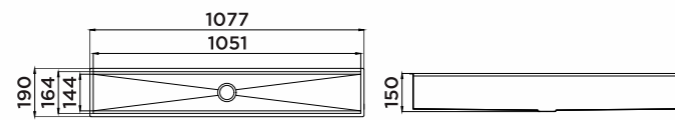

KITCHEN SINK 962053

Information

Product Dimension (LxWxD)	1077x190x150mm
Material	SS#304
Thickness	1.0mm
Corner	Radius 0
Cutout size (Topmount)	1061mmx174mm
Cutout size (Undermount)	1054mmx167mm

Description

Brushed surface;
Workstation channel sink;
Accessories can be taken out separately,
free to adjust the allocation;