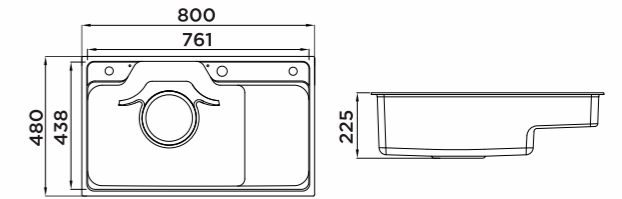

KITCHEN SINK 920135

Information

Product Dimension (LxWxD)	800x480x225mm
Material	SS#304
Thickness	1.0mm
Cutout size (Topmount)	780mmx460mmxR15
Cutout size (Undermount)	770mmx450mmxR25

Description

Nano coating;
Single bowl;
With sound pad and undercoating;
Optional accessories:
Drainer, Chopping board, Soap dispensation,
Wire basket.