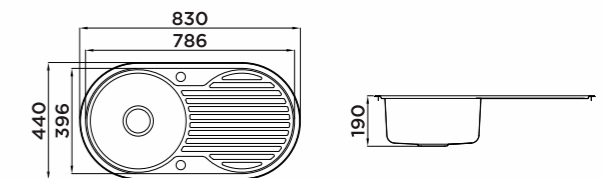

KITCHEN SINK 920197

Information

Product Dimension (LxWxD)	830x440x190mm
Material	SS#304
Thickness	0.8mm
Cutout size (Topmount)	810mmx420mmxR210

Description

Brushed surface;
Single bowl with tray;
With sound pad and undercoating;
Optional accessories:
Drainer;