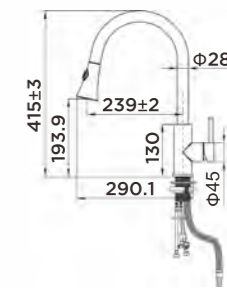

Product Size: 280x630mm;
304 stainless steel;
Cold/Hot water;

ITEM NO. 980099

Product Size: 290x415mm;
304 stainless steel;
Cold/Hot water;
Pull-out hose;

ITEM NO. 980161

Product Size: 630x280mm;
304 stainless steel;
Cold/Hot water;