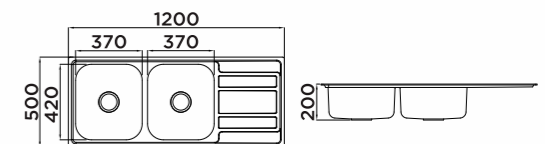

KITCHEN SINK 920225

Information

Product Dimension (LxWxD)	1200x500x200mm
Material	SS#304
Thickness	0.65mm
Cutout size (Topmount)	1180mmx480mmxR25

Description

Brushed surface;
Double bowl with tray;
With sound pad and undercoating;
Optional accessories:
Drainer, Chopping board, Wire basket.