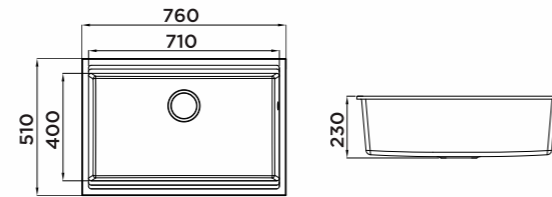

KITCHEN SINK 935022

Information

Product Dimension (LxWxD)	760x510x230mm
Material	Artificial Stone
Cutout size (Topmount)	740mmx480mmxR15
Cutout size (Undermount)	715mmx465mmxR15

Description

Single Bowl with 2 layers step
Food grade material
Round inner corner-Easy to clean
High temperature resistance
Wear resistanc
Optional accessorie:
Drainer, Colander,Chopping board, Grid,
Rollmat, Wire basket.