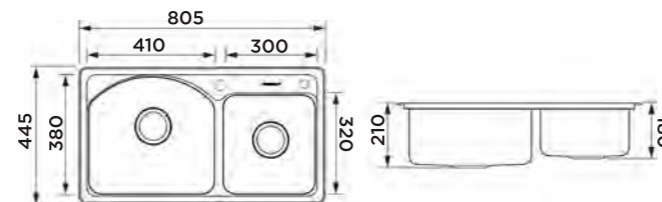

KITCHEN SINK 920013

Information

Product Dimension (LxWxD)	805x445x210mm
Material	SS#304
Thickness	0.8mm
Cutout size (Topmount)	785mmx425mmxR15

Description

Brushed surface;
Double bowl;
With sound pad and undercoating;
Optional accessories:
Drainer, Chopping board, Soap dispenser,
Wire basket.