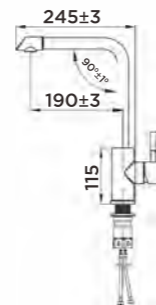

KITCHEN FAUCET

ITEM NO. 980104

Product Size: 190x337mm;
304 stainless steel;
Cold/Hot water;

KITCHEN FAUCET

ITEM NO. 980115

Product Size: 378x200mm;
304 stainless steel;
Cold/Hot water;

ITEM NO. 980106

Product Size: 205x378mm;
304 stainless steel;
Cold/Hot water;

ITEM NO. 980032

Product Size: 245x325mm;
304 stainless steel;
Cold/Hot/Cold/Hot water;