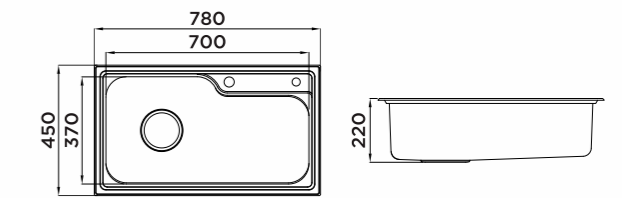

KITCHEN SINK 920006

Information

Product Dimension (LxWxD)	780x450x220mm
Material	SS#304
Thickness	0.8mm
Cutout size (Topmount)	760mmx430mmxR15
Cutout size (Undermount)	745mmx415mmxR20

Description

Brushed surface; / Nano coating;
Single bowl;
With sound pad and undercoating;
Optional accessories:
Drainer, Chopping board, Soap dispensation,
Wire basket.