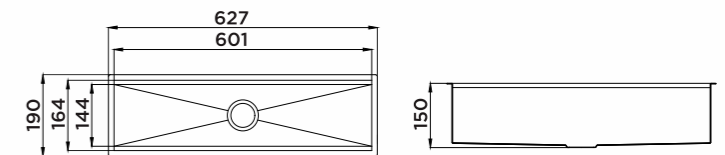

Information

Product Dimension (LxWxD)	627x190x150mm	Brushed surface; Workstation channel sink; Accessories can be taken out separately, free to adjust the allocation;
Material	SS#304	
Thickness	1.0mm	
Corner	Radius 0	
Cutout size (Topmount)	611mmx174mm	
Cutout size (Undermount)	604mmx167mm	

Description