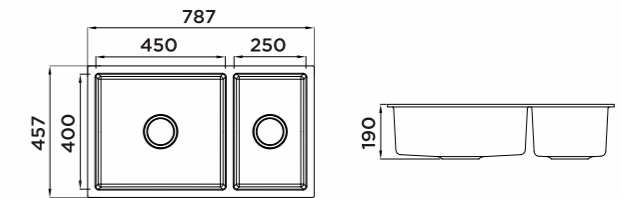

KITCHEN SINK 930032

Information

Product Dimension (LxWxD)	787x457x190mm
Material	Artificial Stone
Cutout size (Topmount)	767mmx437mmR15
Cutout size (Undermount)	740mmx410mmxR15

Description

Double Bowl
Food grade material
Round inner corner-Easy to clean
High temperature resistance
Wear resistant
Optional accessories:
Drainer, Colander, Chopping board, Grid,
Rollmat, Wire basket.