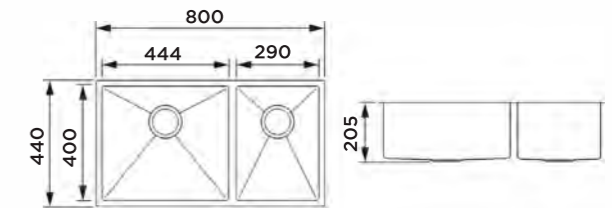

KITCHEN SINK 953003

Information

Product Dimension (LxWxD)	800x440x205mm
Material	SS#304
Thickness	1.2mm
Corner	Radius 10
Cutout size (Topmount)	780mmx420mm
Cutout size (Undermount)	763mmx403mmxR12

Description

Brushed surface;
Double bowl;
With sound pad and undercoating;
Optional accessories:
Drainer, Colander, Chopping board, Grid,
Rollmat, Soap dispenser, Wire basket.