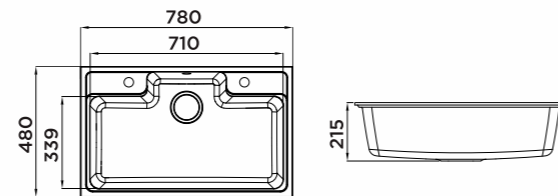

KITCHEN SINK 935009

Information

Product Dimension (LxWxD)	780x480x215mm
Material	Artificial Stone
Cutout size (Topmount)	760mmx460mmxR15
Cutout size (Undermount)	750mmx450mmxR30

Description

Sigle Bowl;
Food grade material;
Round inner corner-Easy to clean;
High temperature resistance;
Wear resistanc;
Optional accessorie: Drainer,
Colander,Chopping board, Grid,
Rollmat, Wire basket, Soap dispenser.