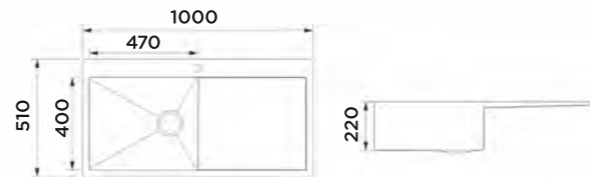

Information

Product Dimension (LxWxD)	1000x510x220mm
Material	SS#304
Thickness	1.2mm
Corner	Radius 10
Cutout Size (Topmount)	976mmx486mm

Description

Brushed surface;
Single bowl with tray;
With bending edge;
With sound pad and undercoating;
Optional accessories:
Drainer, Colander, Chopping board, Grid,
Rollmat, Soap dispenser, Wire basket.