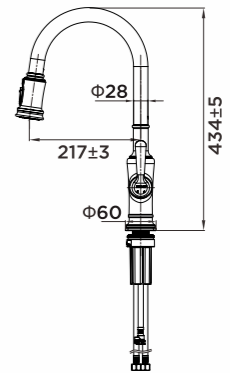

ITEM NO. 980185

Product Size: 434x217mm;
Color: Brushed nickel;
Material: Zinc + Brass;