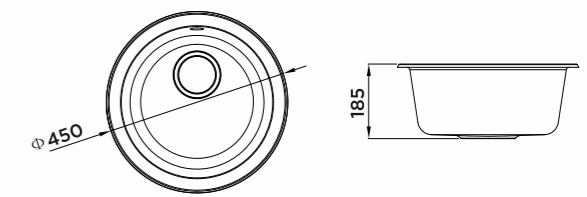

KITCHEN SINK 935002

Information

Product Dimension (LxWxD)	Φ 450x185mm
Material	Artificial Stone
Cutout size (Topmount)	Φ 430mm
Cutout size (Undermount)	Φ 385mm

Description

Single Bowl
Food grade material
Round inner corner-Easy to clean
High temperature resistance
Wear resistance;
Optional accessorie:
Drainer, Colander,Chopping board, Grid,
Rollmat, Wire basket.