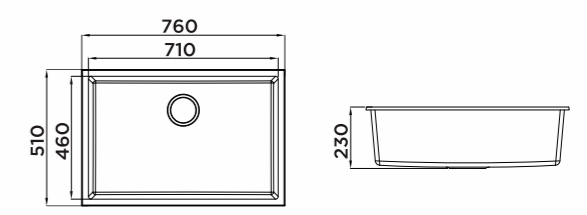

KITCHEN SINK 935020

Information

Product Dimension (LxWxD)	760x510x230mm
Material	Artificial Stone
Cutout size (Topmount)	740mmx490mmxR15
Cutout size (Undermount)	715mmx465mmxR10

Description

Single Bowl
Food grade material
Round inner corner-Easy to clean
High temperature resistance
Wear resistanc
Optional accessorie:
Drainer, Colander,Chopping board, Grid,
Rollmat, Wire basket.