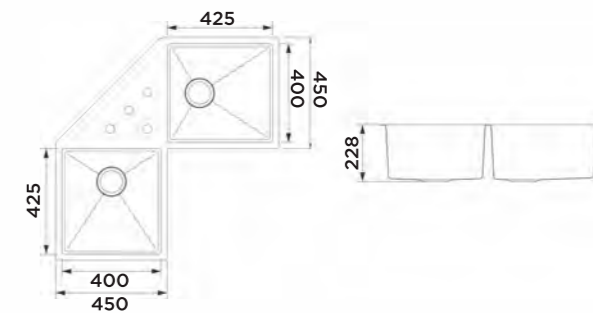

Information

Product Dimension (LxWxD)	900x900x228mm
Material	SS#304
Thickness	1.2mm
Corner	Radius 10

Description

Brushed surface;
Corner double bowl;
With sound pad and undercoating;
Optional accessories:
Drainer, Colander, Chopping board, Grid,
Rollmat, Soap dispenser, Wire basket.