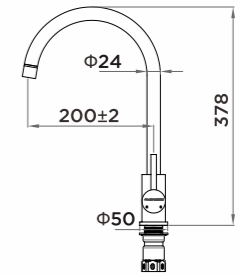

Product Size: 280x630mm;
304 stainless steel;
Cold/Hot water;

ITEM NO. 980099

Product Size: 290x415mm;
304 stainless steel;
Cold/Hot water;
Pull-out hose;

ITEM NO. 980161

Product Size: 630x280mm;
304 stainless steel;
Cold/Hot water;

ITEM NO. 980143

Product Size: 224x333mm;
304 stainless steel;
Cold/Hot water;

KITCHEN FAUCET

ITEM NO. 980104

Product Size: 190x337mm;
304 stainless steel;
Cold/Hot water;

KITCHEN FAUCET

ITEM NO. 980115

Product Size: 378x200mm;
304 stainless steel;
Cold/Hot water;