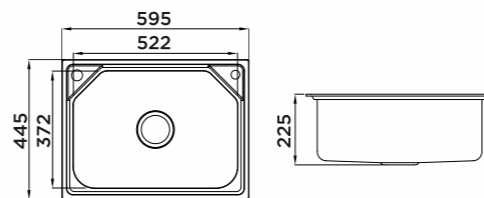

KITCHEN SINK 920005

Information

Product Dimension (LxWxD)	595x445x225mm
Material	SS#304
Thickness	0.8mm
Cutout size (Topmount)	575mmx425mmxR15
Cutout size (Undermount)	572mmx422mmxR20

Description

Brushed surface;
Single bowl;
With sound pad and undercoating;
Optional accessories:
Drainer, Chopping board, Soap dispenser,
Wire basket.