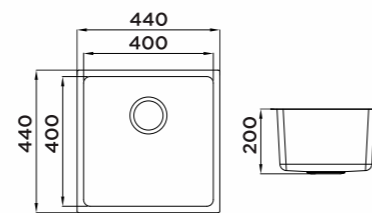

KITCHEN SINK 920219

Information

Product Dimension (LxWxD)	440x440x200mm
Material	SS#304
Thickness	0.9mm
Corner	Radius 20
Cutout size (Undermount)	403mmx403mmxR20

Description

Brushed surface;
Single bowl;
With sound pad and undercoating;
Optional accessories:
Drainer, Colander, Chopping board, Grid,
Rollmat, Wire basket.