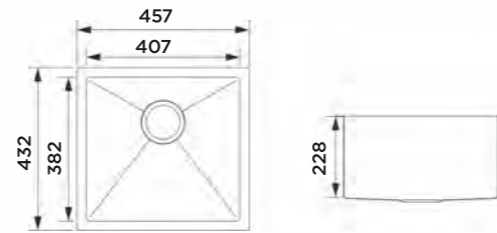

Get one now to be your own kitchen master.

Grace highlighted

While simplicity and practicality reserved.

A sink
A home
An ambitious dream.

KITCHEN SINK 951252

Information

Product Dimension (LxWxD)	18"x17"x9" 457x432x228mm
Material	SS#304
Thickness	1.2mm
Corner	Radius 10
Cutout size (Topmount)	437mmx412mm
Cutout size (Undermount)	410mmx385mmxR12