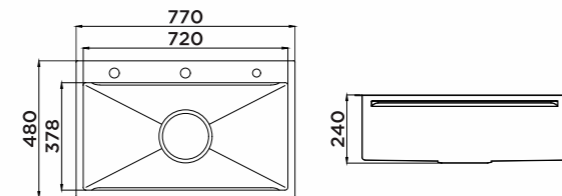

KITCHEN SINK 952231

Information

Product Dimension (LxWxD)	770x480x240mm
Material	SS#304
Thickness	3.0+1.0mm
Corner	Radius 10
Cutout size (Topmount)	750mmx460mm
Cutout size (Undermount)	723mmx445mmxR12

Description

BL 1.0 New design slide lip
Brushed surface;
Single bowl;
With sound pad and undercoating;
Optional accessories:
Drainer, Colander, PC basin, Chopping board,
Grid, Rollmat, Soap dispenser, Wire basket