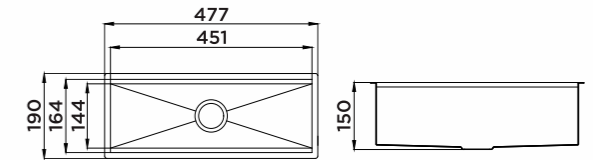

Information

Product Dimension (LxWxD)	477x190x150mm	Brushed surface; Workstation channel sink; Accessories can be taken out separately, free to adjust the allocation;
Material	SS#304	
Thickness	1.0mm	
Corner	Radius 0	
Cutout size (Topmount)	461mmx174mm	
Cutout size (Undermount)	454mmx167mm