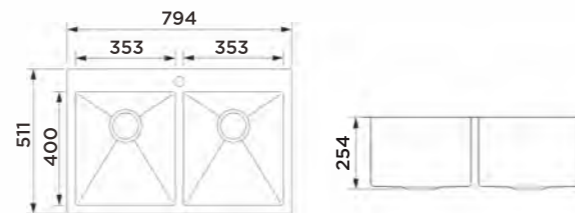

KITCHEN SINK 953350

Information

Product Dimension (LxWxD)	31-1/4"x20-1/8"x10" 794x511x254mm
Material	SS#304
Thickness	1.2mm
Corner	Radius 10
Cutout size (Topmount)	770mmx487mm

Description

Brushed surface;
Double bowl;
With sound pad and undercoating;
Optional accessories:
Drainer, Colander, Chopping board, Grid,
Rollmat, Soap dispenser, Wire basket.