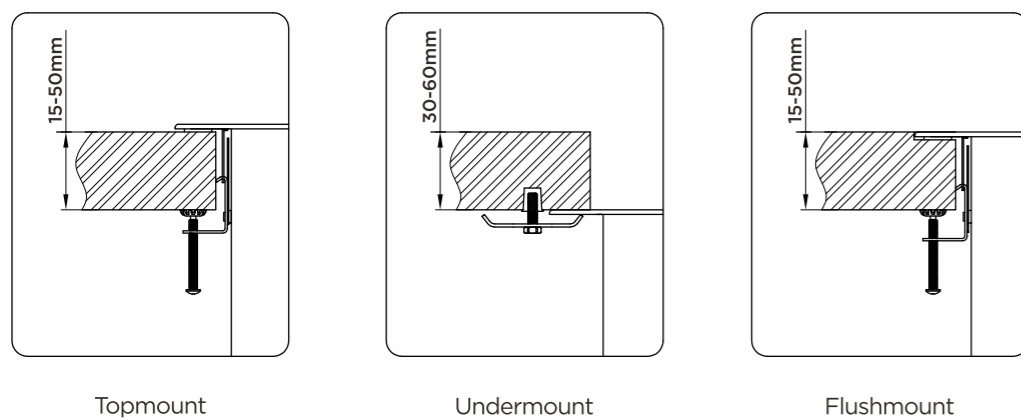

INSTALLATION METHOD