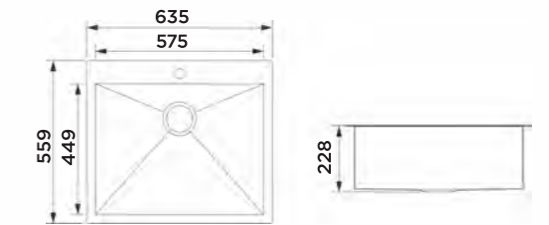

KITCHEN SINK 952005

Information

Product Dimension (LxWxD)	25"x22"x9" 635x559x228mm
Material	SS#304
Thickness	1.2mm
Corner	Radius 0
Cutout size (Topmount)	615mmx539mm

Description

Brushed surface;
Single bowl;
With sound pad and undercoating;
Optional accessories:
Drainer, Colander, Chopping board, Grid,
Rollmat, Soap dispenser, Wire basket.