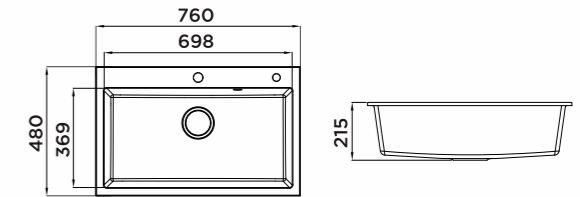

KITCHEN SINK 935005

Information

Product Dimension (LxWxD)	760x480x215mm
Material	Artificial Stone
Cutout size (Topmount)	740mmx460mmxR15
Cutout size (Undermount)	710mmx450mmxR15

Description

Single Bowl
Food grade material
Round inner corner-Easy to clean
High temperature resistance
Wear resistanc
Optional accessorie:
Drainer, Colander,Chopping board, Grid,
Rollmat, Wire basket, Soap dispenser.