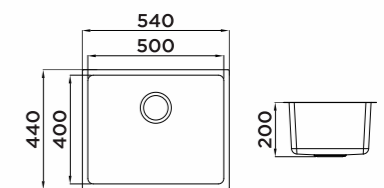

KITCHEN SINK 920221

Information

Product Dimension (LxWxD)	540x440x200mm
Material	SS#304
Thickness	0.9mm
Corner	Radius 20
Cutout size (Undermount)	503mmx403mmxR20

Description

Brushed surface;
Single bowl;
With sound pad and undercoating;
Optional accessories:
Drainer, Colander, Chopping board, Grid,
Rollmat, Wire basket.