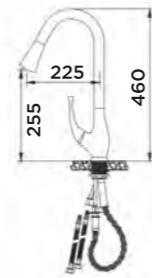

KITCHEN FAUCET

ITEM NO. 980133

Product Size :194x350mm;
Black E-painting;
Cold/Hot Water;
Pull-out Hose;

ITEM NO. 980040

Product Size: 225x460mm;
Brass with brushed PVD;
Cold/Hot water;
Pull-out hose;

ITEM NO. 980134