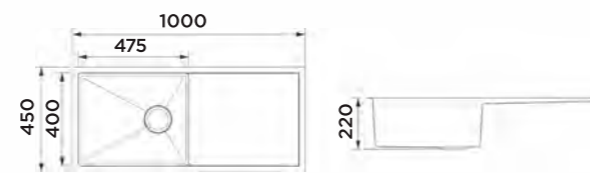

KITCHEN SINK 904003

Information

Product Dimension (LxWxD)	1000x450x220mm
Material	SS#304
Thickness	1.2mm
Corner	Radius 10
Cutout size (Topmount)	976mmx426mm
Cutout size (Undermount)	953mmx403mmxR12

Description

Brushed surface;
Single bowl with tray;
With sound pad and undercoating;
Optional accessories:
Drainer, Colander, Chopping board, Grid,
Rollmat, Soap dispenser, Wire basket.