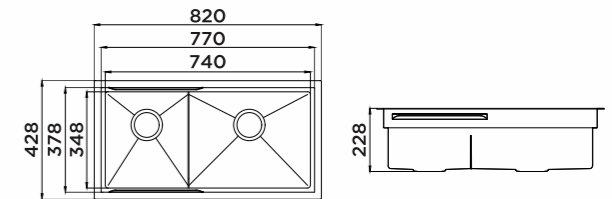

KITCHEN SINK 953426

Information

Product Dimension (LxWxD)	820x428x228mm
Material	SS#304
Thickness	3.0+1.0mm
Corner	Radius 10
Cutout size (Undermount)	773mmx381mmxR12

Description

BL 1.0 New design slide lip
Brushed surface;
Double bowl;
With sound pad and undercoating;
Optional accessories:
Drainer, Colander, PC basin, Chopping board,
Grid, Rollmat, Wire basket