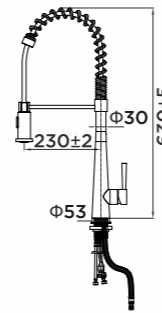

Product Size: 280x630mm;
304 stainless steel;
Cold/Hot water;

ITEM NO. 980099

Product Size: 290x415mm;
304 stainless steel;
Cold/Hot water;
Pull-out hose;

ITEM NO. 980161

Product Size: 630x280mm;
304 stainless steel;
Cold/Hot water;