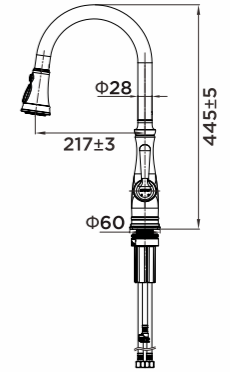

ITEM NO. 980184

Product Size: 439x217mm;
Color: ORB Black painting;
Material: Zinc + Brass;