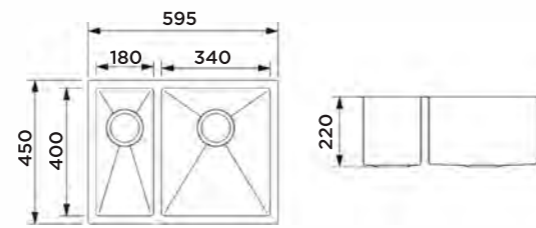

KITCHEN SINK 953337

Information

Product Dimension (LxWxD)	595x450x220mm
Material	SS#304
Thickness	1.2mm
Corner	Radius 10
Cutout size (Topmount)	575mm x430mm
Cutout size (Undermount)	553mm x403mmxR12

Description

Brushed surface;
Double bowl;
With sound pad and undercoating;
Optional accessories:
Drainer, Colander, Chopping board, Grid,
Rollmat, Soap dispenser, Wire basket.