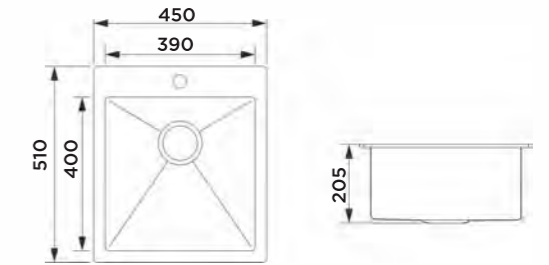

KITCHEN SINK 951009

Information

Product Dimension (LxWxD)	450x510x205mm
Material	SS#304
Thickness	1.2mm
Corner	Radius 10
Cutout size (Topmount)	475mmx425mm

Description

Brushed surface;
Single bowl;
With bending edge;
With sound pad and undercoating;
Optional accessories:
Drainer, Colander, Chopping board, Grid,
Rollmat, Soap dispenser, Wire basket.