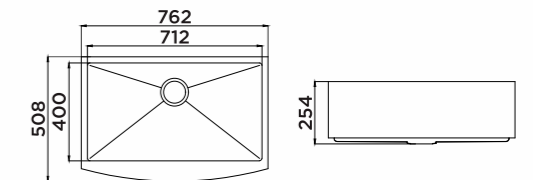

KITCHEN SINK 957023

Information

Product Dimension (LxWxD)	30"x20"x10" 762x508x254mm
Material	SS#304
Thickness	1.35+1.2mm
Corner	Radius 10
Cutout size (Topmount)	762mmx457mm

Description

Brushed surface;
Single bowl with apron;
With sound pad and undercoating;
Optional accessories:
Drainer, Colander, Chopping board, Grid,
Rollmat, Soap dispenser, Wire basket.