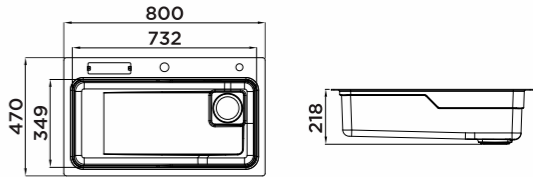

KITCHEN SINK 920255

Information

Product Dimension (LxWxD)	800x470x218mm
Material	SS#304
Thickness	3mm+0.9mm
Corner	Radius 35
Cutout size (Topmount)	780x450mm

Description

Nano coating surface;
Single bowl with steps;
With sound pad and undercoating;
Optional accessories:
Drainer, Colander, Chopping board,
Soap dispenser, Wire basket