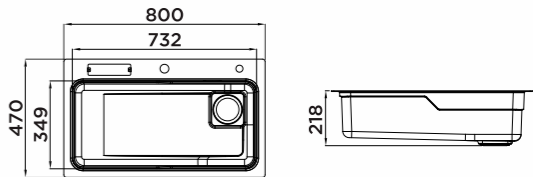

KITCHEN SINK 920244

Information

Product Dimension (LxWxD)	800x470x218mm
Material	SS#304
Thickness	3mm+0.9mm
Corner	Radius 35
Cutout size (Topmount)	780x450mm

Description

Black PVD surface;
Single bowl with steps;
With sound pad and undercoating;
Optional accessories:
Drainer, Colander, Chopping board,
Soap dispenser, Wire basket