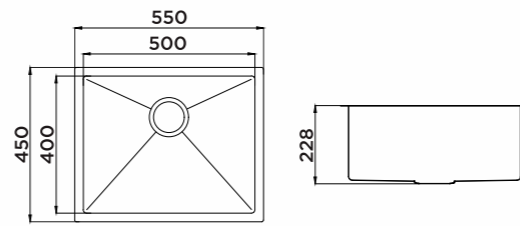

KITCHEN SINK 951106

Information

Product Dimension (LxWxD)	550x450x228mm
Material	SS#304
Thickness	1.2mm
Corner	Radius 10
Cutout size (Topmount)	530mmx430mm
Cutout size (Undermount)	503mmx403mmxR12

Description

Brushed surface;
Single bowl;
With sound pad and undercoating;
Optional accessories:
Drainer, Colander, Chopping board, Grid,
Rollmat, Soap dispenser, Wire basket.