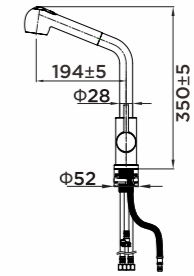

KITCHEN FAUCET

ITEM NO. 980039

Product Size: 230x425mm;
Brass with brushed PVD;
Cold/Hot water;
Pull-out hose;

KITCHEN FAUCET

ITEM NO. 980133

Product Size :194x350mm;
Black E-painting;
Cold/Hot Water;
Pull-out Hose;

ITEM NO. 980040

Product Size: 225x460mm;
Brass with brushed PVD;
Cold/Hot water;
Pull-out hose;

ITEM NO. 980134

Product Size :194x350mm;
White baking paint;
Cold/Hot Water;
Pull-out Hose;

ITEM NO. 980045

Product Size: 230x420mm;
Brass with brushed PVD;
Cold/Hot water;
Pull-out hose;

ITEM NO. 980091

Product Size :240x350mm;
304 Stainless Steel;
Cold/Hot Water;
Pull-out Hose;