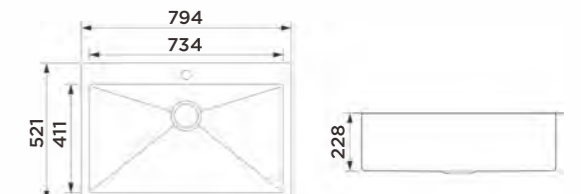

KITCHEN SINK 952166

Information

Product Dimension (LxWxD)	31-1/4" x 20-1/2" x 9" 794x521x228mm
Material	SS#304
Thickness	1.2mm
Corner	Radius 10
Cutout size (Topmount)	770mmx497mm

Description

Brushed surface;
Single bowl;
With sound pad and undercoating;
Optional accessories:
Drainer, Colander, Chopping board, Grid,
Rollmat, Soap dispenser, Wire basket.