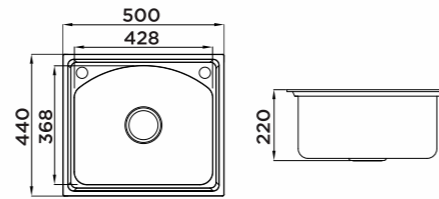

KITCHEN SINK 920109

Information

Product Dimension (LxWxD)	500x440x220mm
Material	SS#304
Thickness	0.8mm
Cutout size (Topmount)	480mmx420mmxR15
Cutout size (Undermount)	475mmx415mmxR20

Description

Brushed surface;
Single bowl;
With sound pad and undercoating;
Optional accessories:
Drainer, Chopping board, Soap dispenser,
Wire basket.