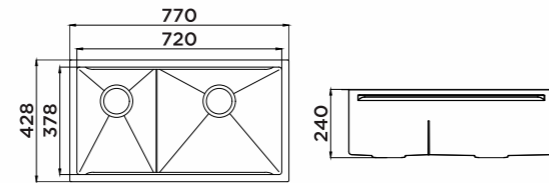

KITCHEN SINK 953432

Information

Product Dimension (LxWxD)	770x428x240mm
Material	SS#304
Thickness	3.0+1.0mm
Corner	Radius 10
Cutout size (Undermount)	723mmx381mmxR12

Description

BL 1.0 New design slide lip
Brushed surface;
Double bowl;
With sound pad and undercoating;
Optional accessories:
Drainer, Colander, PC basin, Chopping board,
Grid, Rollmat, Wire basket