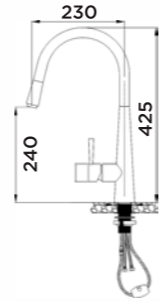

Product Size: 439x217mm;
Color: Brushed nickel;
Material: Zinc + Brass;

ITEM NO. 980186

Product Size: 434x217mm;
Color: ORB Black painting;
Material: Zinc + Brass;

KITCHEN FAUCET

ITEM NO. 980039

Product Size: 230x425mm;
Brass with brushed PVD;
Cold/Hot water;
Pull-out hose;