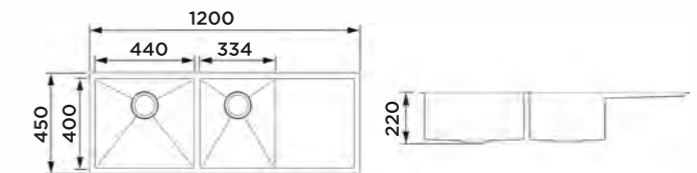

KITCHEN SINK 955004

Information

Product Dimension (LxWxD)	1200x450x220mm
Material	SS#304
Thickness	1.2mm
Corner	Radius 10
Cutout size (Topmount)	1180mmx430mm
Cutout size (Undermount)	1153mmx403mmxR12

Description

Brushed surface;
Double bowl with tray;
With sound pad and undercoating;
Optional accessories:
Drainer, Colander, Chopping board, Grid,
Rollmat, Soap dispenser, Wire basket.