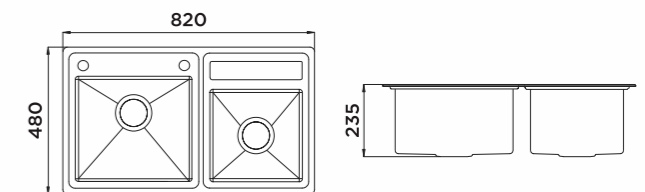

UV ray shoots bacteria and viruses to achieve disinfection and sterilization

KITCHEN SINK 973005

Information

Product Dimension (LxWxD)	820x480x235mm
Material	SS#304
Thickness	1.2mm
Corner	Radius 10
Bowl size	380x343+300x300mm
Cutout size (Undermount)	795x455mm