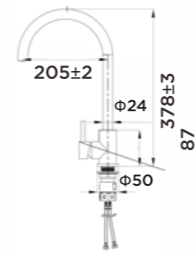

ITEM NO. 980106

Product Size: 205x378mm;
304 stainless steel;
Cold/Hot water;

ITEM NO. 980032

Product Size: 245x325mm;
304 stainless steel;
Cold/Hot/Cold/Hot water;