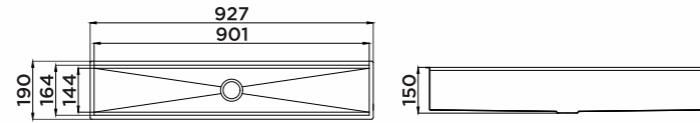

KITCHEN SINK 962047

Information

Product Dimension (LxWxD)	927x190x150mm
Material	SS#304
Thickness	1.0mm
Corner	Radius 0
Cutout size (Topmount)	911mmx174mm
Cutout size (Undermount)	904mmx167mm

Description

Brushed surface;
Workstation channel sink;
Accessories can be taken out separately,
free to adjust the allocation;