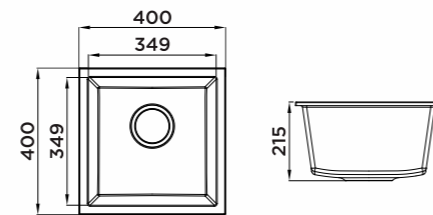

KITCHEN SINK 935001

Information

Product Dimension (LxWxD)	400x400x215mm
Material	Artificial Stone
Cutout size (Topmount)	380mmx380mmxR15
Cutout size (Undermount)	360mmx360mmxR15

Description

Single Bowl
Food grade material
Round inner corner-Easy to clean
High temperature resistance
Wear resistanc
Optional accessorie:
Drainer, Colander,Chopping board, Grid,
Rollmat, Wire basket.