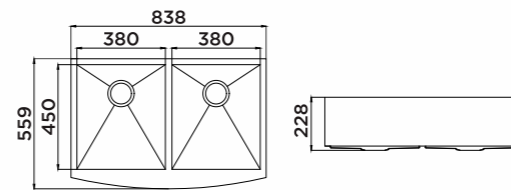

KITCHEN SINK 957014

Information

Product Dimension (LxWxD)	33"x22"x9" 838x559x228mm
Material	SS#304
Thickness	1.35+1.2mm
Corner	Radius 0
Cutout size (Topmount)	840mmx510mm

Description

Brushed surface;
Double bowl with apron;
With sound pad and undercoating;
Optional accessories:
Drainer, Colander, Chopping board, Grid,
Rollmat, Soap dispenser, Wire basket.