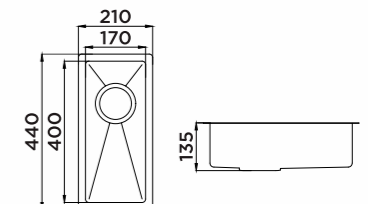

KITCHEN SINK 951367

Information

Product Dimension (LxWxD)	210x440x135mm
Material	SS#304
Thickness	1.2mm
Corner	Radius 10
Cutout size (Topmount)	420mmx190mm
Cutout size (Undermount)	173mmx403mmxR12

Description

Brushed surface;
Single bowl;
With sound pad and undercoating;
Optional accessories:
Drainer, Colander, Chopping board, Grid,
Rollmat, Soap dispenser, Wire basket.