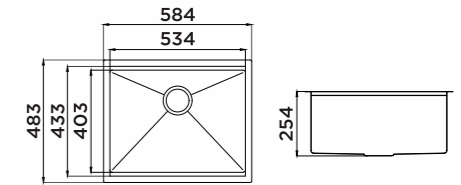

KITCHEN SINK 962056

Information

Product Dimension (LxWxD)	23"x19"x10" 584*483*254mm
Material	SS#304
Thickness	1.2mm
Corner	Radius 10
Cutout size (Topmount)	564mmx463mm
Cutout size (Undermount)	537mmx436mmxR12

Description

Brushed surface;
Single bowl with step;
With sound pad and undercoating;
Optional accessories:
Drainer, Colander, Chopping board, Grid,
Rollmat, Soap dispenser, Wire basket.