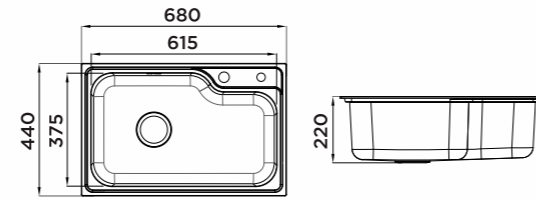

KITCHEN SINK 920039

Information

Product Dimension (LxWxD)	680x440x220mm
Material	SS#304
Thickness	0.7mm
Cutout size (Topmount)	660mmx420mmxR25
Cutout size (Undermount)	622mmx422mmxR25

Description

Brushed surface; / Nano coating;
Single bowl;
With sound pad and undercoating;
Optional accessories:
Drainer, Chopping board, Soap dispensation,
Wire basket.