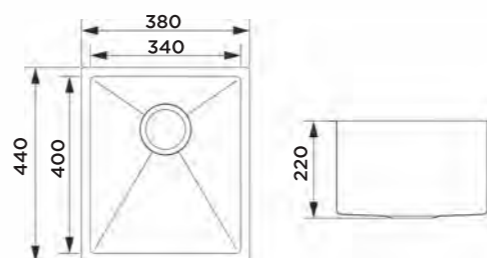

KITCHEN SINK 951251

Information

Product Dimension (LxWxD)	380x440x220mm
Material	SS#304
Thickness	1.2mm
Corner	Radius 10
Cutout size (Topmount)	360mmx420mm
Cutout size (Undermount)	343mmx403mmxR12

Description

Brushed surface;
Single bowl;
With sound pad and undercoating;
Optional accessories:
Drainer, Colander, Chopping board, Grid,
Rollmat, Soap dispenser, Wire basket.