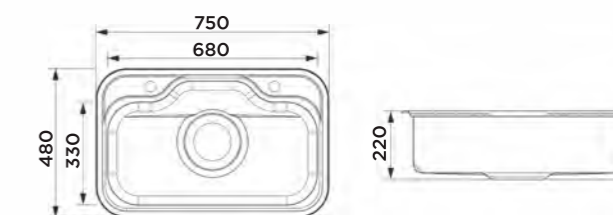

KITCHEN SINK 920102

Information

Product Dimension (LxWxD)	750x480x220mm
Material	SS#304
Thickness	0.9mm
Cutout Size (Topmount)	730mmx460mmxR90

Description

Brushed surface;
Single bowl;
With sound pad and undercoating;
Standard accessories:
Drainer, Chopping board, Soap dispenser.