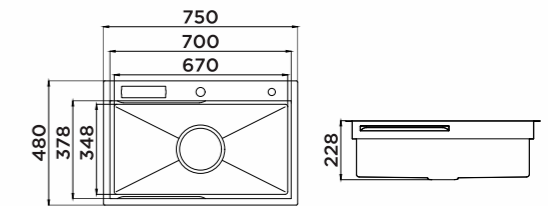

KITCHEN SINK 952255

Information

Product Dimension (LxWxD)	750x480x228mm
Material	SS#304
Thickness	3.0+1.0mm
Corner	Radius 10
Cutout size (Topmount)	730mmx460mm
Cutout size (Undermount)	703mmx445mm

Description

BL 1.0 New design slide lip
Brushed surface;
Single bowl;
With sound pad and undercoating;
Optional accessories:
Drainer, Colander, PC basin, Chopping board,
Grid, Rollmat, Soap dispenser, Wire basket,
Knife holder