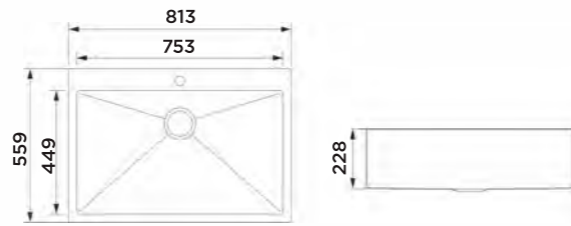

KITCHEN SINK 952167

Information

Product Dimension (LxWxD)	32"x22"x9" 813x559x228mm
Material	SS#304
Thickness	1.2mm
Corner	Radius 10
Cutout size (Topmount)	789mmx535mm

Description

Brushed surface;
Single bowl;
With sound pad and undercoating;
Optional accessories:
Drainer, Colander, Chopping board, Grid,
Rollmat, Soap dispenser, Wire basket.