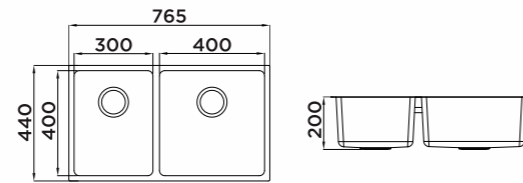

KITCHEN SINK 920222

Black

Information

Product Dimension (LxWxD)	765x440x200mm
Material	SS#304
Thickness	0.9mm
Corner	Radius 20
Cutout size (Undermount)	728mmx403mmxR20

Description

Brushed surface;
Double bowl;
With sound pad and undercoating;
Optional accessories:
Drainer, Colander, Chopping board, Grid,
Rollmat, Wire basket.