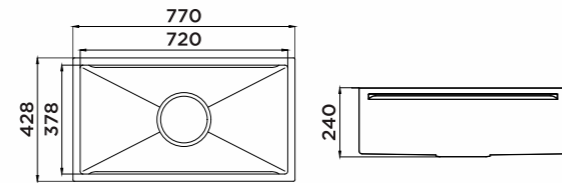

KITCHEN SINK 952275

Information

Product Dimension (LxWxD)	770x428x240mm
Material	SS#304
Thickness	1.0mm
Corner	Radius 10
Cutout size (Undermount)	723mmx381mmxR12

Description

BL 1.0 New design slide lip
Brushed surface;
Single bowl;
With sound pad and undercoating;
Optional accessories:
Drainer, Colander, PC basin, Chopping board,
Grid, Rollmat, Wire basket