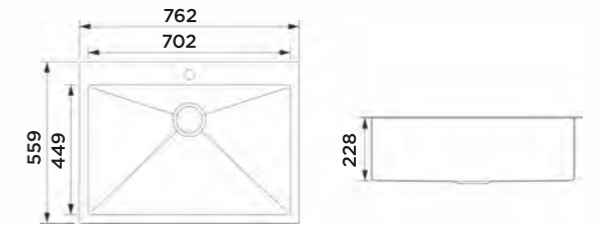

KITCHEN SINK 952165

Information

Product Dimension (LxWxD)	30"x22"x9" 762x559x228mm
Material	SS#304
Thickness	1.2mm
Corner	Radius 10
Cutout size (Topmount)	738mmx535mm

Description

Brushed surface;
Single bowl;
With sound pad and undercoating;
Optional accessories:
Drainer, Colander, Chopping board, Grid,
Rollmat, Soap dispenser, Wire basket.