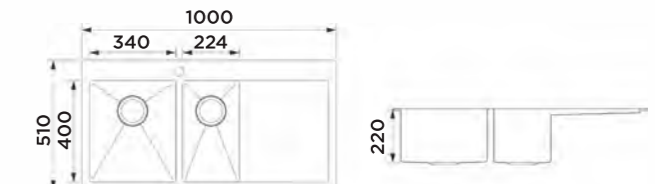

KITCHEN SINK 955010

Information

Product Dimension (LxWxD)	1000x510x220mm
Material	SS#304
Thickness	1.2mm
Corner	Radius 10
Cutout Size (Topmount)	976mmx486mm

Description

Brushed surface;
Double bowl with tray;
With bending edge;
With sound pad and undercoating;
Optional accessories:
Drainer, Colander, Chopping board, Grid,
Rollmat, Soap dispenser, Wire basket.