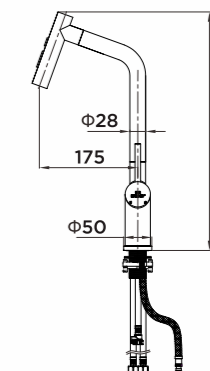

BN 1.0 SERIES KITCHEN FAUCET

Model NO.	Color	Size(mm)	Material
980128	Rose Gold+Black	425x175	Zinc + SS outlet pipe
980154	Gold+Black	425x175	Zinc + SS outlet pipe
980153	Black	425x175	Zinc + SS outlet pipe
980129	Brushed PVD	425x175	SS#304
980158	Gold+Grey	425x175	Zinc + SS outlet pipe
980157	Grey	425x175	Zinc + SS outlet pipe