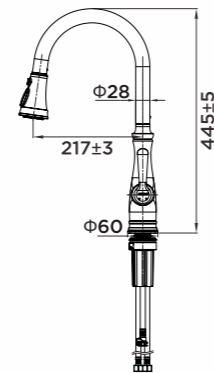

KITCHEN FAUCET

ITEM NO. 980184

Product Size: 439x217mm;
Color: ORB Black painting;
Material: Zinc + Brass;

ITEM NO. 980185

Product Size: 434x217mm;
Color: Brushed nickel;
Material: Zinc + Brass;

ITEM NO. 980183

Product Size: 439x217mm;
Color: Brushed nickel;
Material: Zinc + Brass;

ITEM NO. 980186

Product Size: 434x217mm;
Color: ORB Black painting;
Material: Zinc + Brass;

KITCHEN FAUCET

ITEM NO. 980039

Product Size: 230x425mm;
Brass with brushed PVD;
Cold/Hot water;
Pull-out hose;