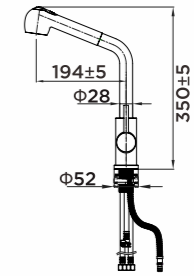

KITCHEN FAUCET

ITEM NO. 980039

Product Size: 230x425mm;
Brass with brushed PVD;
Cold/Hot water;
Pull-out hose;

KITCHEN FAUCET

ITEM NO. 980133

Product Size :194x350mm;
Black E-painting;
Cold/Hot Water;
Pull-out Hose;

ITEM NO. 980040

Product Size: 225x460mm;
Brass with brushed PVD;
Cold/Hot water;
Pull-out hose;

ITEM NO. 980134

Product Size :194x350mm;
White baking paint;
Cold/Hot Water;
Pull-out Hose;

ITEM NO. 980045

Product Size: 230x420mm;
Brass with brushed PVD;
Cold/Hot water;
Pull-out hose;

ITEM NO. 980091

Product Size :240x350mm;
304 Stainless Steel;
Cold/Hot Water;
Pull-out Hose;