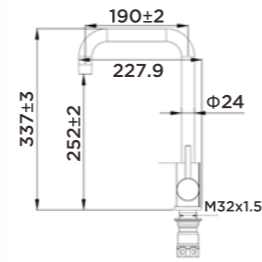

Product Size: 280x630mm;
304 stainless steel;
Cold/Hot water;

ITEM NO. 980099

Product Size: 290x415mm;
304 stainless steel;
Cold/Hot water;
Pull-out hose;

ITEM NO. 980161

Product Size: 630x280mm;
304 stainless steel;
Cold/Hot water;

ITEM NO. 980143

Product Size: 224x333mm;
304 stainless steel;
Cold/Hot water;

KITCHEN FAUCET

ITEM NO. 980104

Product Size: 190x337mm;
304 stainless steel;
Cold/Hot water;

KITCHEN FAUCET

ITEM NO. 980115

Product Size: 378x200mm;
304 stainless steel;
Cold/Hot water;