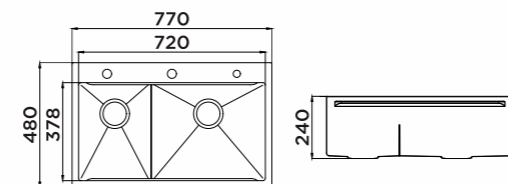

KITCHEN SINK 953429

Information

Product Dimension (LxWxD)	770x480x240mm
Material	SS#304
Thickness	3.0+1.0mm
Corner	Radius 10
Cutout size (Topmount)	750mmx460mm
Cutout size (Undermount)	723mmx445mmxR12

Description

BL 1.0 New design slide lip
Brushed surface;
Double bowl;
With sound pad and undercoating;
Optional accessories:
Drainer, Colander, PC basin, Chopping board,
Grid, Rollmat, Soap dispenser, Wire basket