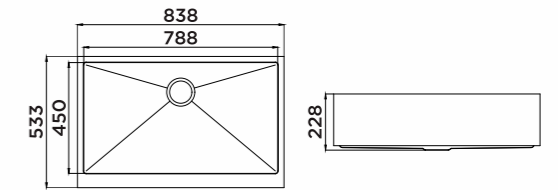

KITCHEN SINK 957025

Information

Product Dimension (LxWxD)	33"x21"x9" 838x533x228mm
Material	SS#304
Thickness	1.35+1.2mm
Corner	Radius 10
Cutout size (Topmount)	840mmx500mm

Description

Brushed surface;
Single bowl with apron;
With sound pad and undercoating;
Optional accessories:
Drainer, Colander, Chopping board, Grid,
Rollmat, Soap dispenser, Wire basket.