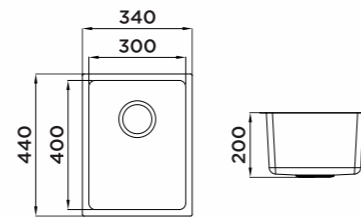

KITCHEN SINK 920218

Information

Product Dimension (LxWxD)	340x440x200mm
Material	SS#304
Thickness	0.9mm
Corner	Radius 20
Cutout size (Undermount)	303mmx403mmxR20

Description

Brushed surface;
Single bowl;
With sound pad and undercoating;
Optional accessories:
Drainer, Colander, Chopping board, Grid,
Rollmat, Wire basket.