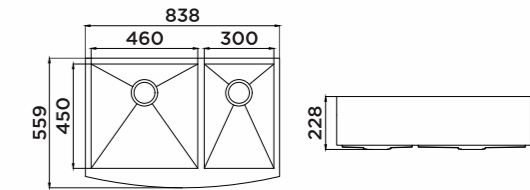

KITCHEN SINK 957015

Information

Product Dimension (LxWxD)	33"x22"x9" 838x559x228mm
Material	SS#304
Thickness	1.35+1.2mm
Corner	Radius 0
Cutout size (Topmount)	840mmx510mm

Description

Brushed surface;
Double bowl with apron;
With sound pad and undercoating;
Optional accessories:
Drainer, Colander, Chopping board, Grid,
Rollmat, Soap dispenser, Wire basket.