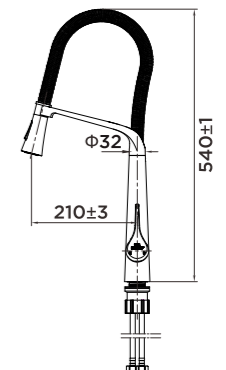

ROMANTIC GENE RISING STAR OF ART

Coming across from the Atlantic Ocean
With romantic atmosphere of an exotic scenery
Delicate representative
New rising star of art

BN 2.0 SERIES KITCHEN FAUCET

Model NO.	Color	Size(mm)	Material
980137	Rose Gold+Black	540x210	Zinc + Brass
980151	Grey	540x210	Zinc + Brass
980150	Brushed PVD	540x210	Zinc + Brass