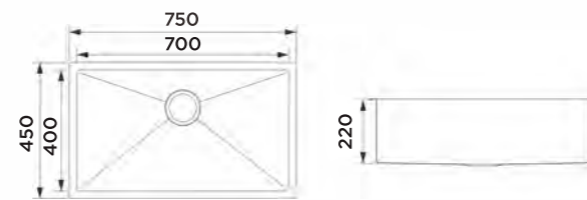

KITCHEN SINK 952160

Information

Product Dimension (LxWxD)	750x450x220mm
Material	SS#304
Thickness	1.2mm
Corner	Radius 10
Cutout size (Topmount)	730mmx430mm
Cutout size (Undermount)	703mmx403mmxR12

Description

Brushed surface;
Single bowl;
With sound pad and undercoating;
Optional accessories:
Drainer, Colander, Chopping board, Grid,
Rollmat, Soap dispenser, Wire basket.

KITCHEN SINK 951367