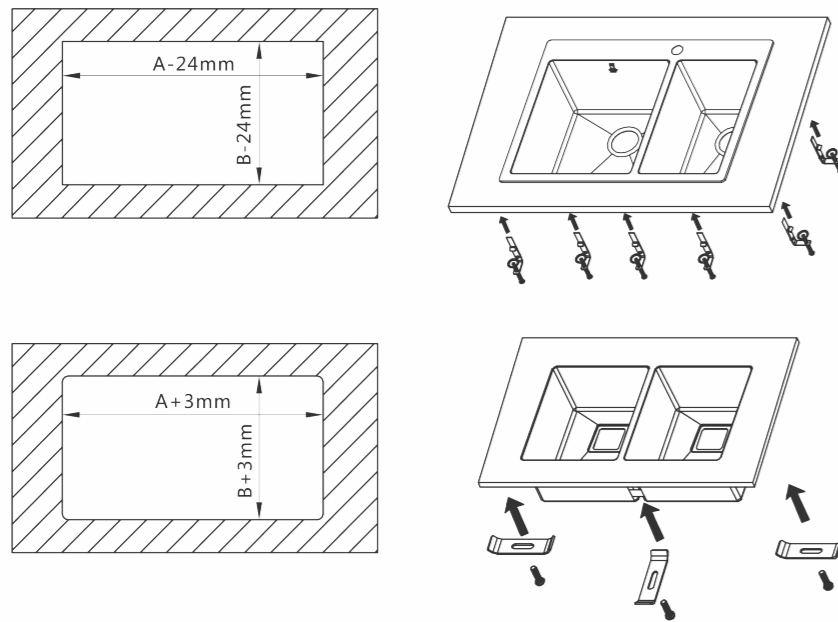

INSTALLATION

Most of HIGOLD sinks apply to two typical installation style, Topmount and undermount and Flushmount, which require different clips and cutout sizes. Anyhow, they have one thing in common: Easy to Install.