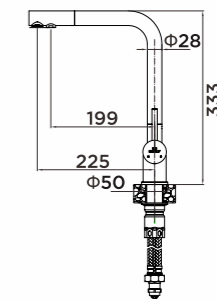

KITCHEN FAUCET

ITEM NO. 980024

Product Size: 210x520mm;
Brass with brushed PVD;
Cold/Hot water;

KITCHEN FAUCET

ITEM NO. 980094

Product Size: 285x478mm;
304 stainless steel;
Cold/Hot water;
Pull-out hose;

ITEM NO. 980096

Product Size: 280x630mm;
304 stainless steel;
Cold/Hot water;

ITEM NO. 980099

Product Size: 290x415mm;
304 stainless steel;
Cold/Hot water;
Pull-out hose;

ITEM NO. 980161

Product Size: 630x280mm;
304 stainless steel;
Cold/Hot water;

ITEM NO. 980143

Product Size: 224x333mm;
304 stainless steel;
Cold/Hot water;