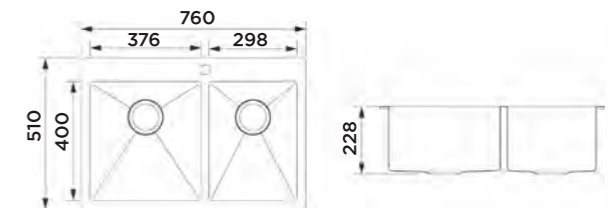

KITCHEN SINK 953013

Information

Product Dimension (LxWxD)	760x510x228mm
Material	SS#304
Thickness	1.2mm
Corner	Radius 10
Cutout size (Topmount)	735mmx485mm

Description

Brushed surface;
Double bowl;
With bending edge;
With sound pad and undercoating;
Optional accessories:
Drainer, Colander, Chopping board, Grid,
Rollmat, Soap dispenser, Wire basket.