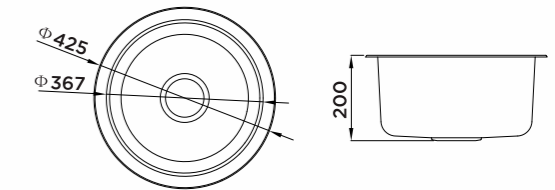

KITCHEN SINK 920200

Information

Product Dimension (LxWxD)	Φ 425x200mm
Material	SS#304
Thickness	0.7mm
Cutout size (Topmount)	Φ 405mm
Cutout size (Undermount)	Φ 380mm

Description

Brushed surface;
Double bowl;
With sound pad and undercoating;
Optional accessories:
Drainer, Colander, Chopping board, Grid,
Rollmat, Soap dispenser, Wire basket.