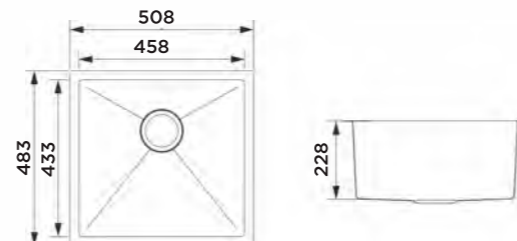

KITCHEN SINK 901008

Information

Product Dimension (LxWxD)	20"x19"x9" 508x483x228mm
Material	SS#304
Thickness	1.2mm
Corner	Radius 10
Cutout size (Topmount)	488mmx463mm
Cutout size (Undermount)	461mmx436mmxR12

Description

Brushed surface;
Single bowl;
With sound pad and undercoating;
Optional accessories:
Drainer, Colander, Chopping board, Grid,
Rollmat, Soap dispenser, Wire basket.